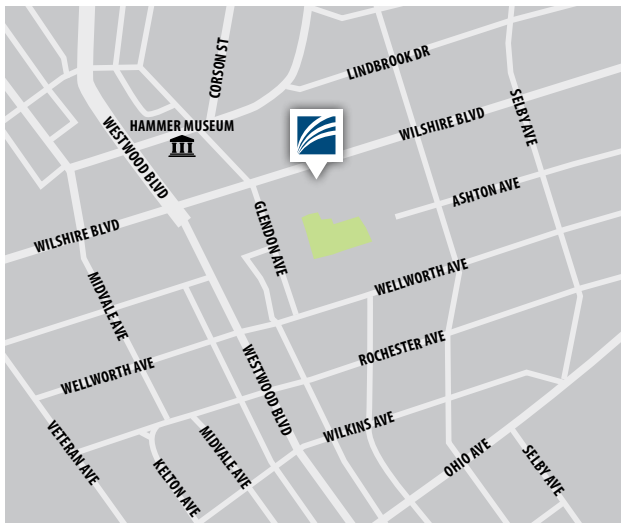

West Los Angeles Branch

10850 Wilshire Blvd
Los Angeles, CA 90024

(310) 943-8830 Main

P We will validate your parking.

Driving Directions

FROM SANTA MONICA

Merge onto I-405 N
Take exit for Wilshire Boulevard
Keep right at the fork, follow signs for Wilshire Blvd E/Westwood and merge onto Wilshire Blvd
Merge onto Wilshire Blvd
Turn right on Glendon Ave.
Parking on left behind building.
Please proceed to upper level parking.

FROM THE VALLEY

Take I-405 S to Wilshire Blvd. Take exit 55 from I-405 S
Merge onto CA-118 W
Use the right 2 lanes to take exit 42B to merge onto I-405 S toward Santa Monica Take exit 55 for Wilshire Boulevard
Keep left at the fork to continue on Exit 55B, follow signs for Wilshire Blvd E and merge onto Wilshire Blvd
Merge onto Wilshire Blvd
Turn right on Glendon Ave.
Parking on left behind building.
Please proceed to upper level parking.